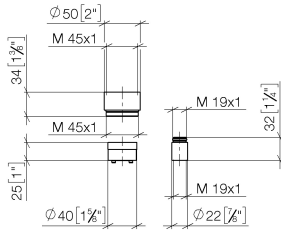

Extension 25 mm -

12 190 970 90

- up to 25 mm: 1 x 12 190 970 90
- 26 mm - 50 mm: 2 x 12 190 970 90

for concealed single-lever shower and bath mixer 36
02X SSS-FF

Extension 25 mm -

12 190 970 90

mm [inches]

Extension 25 mm -

12 190 970 90

12 190 970 90

Spare parts list

No.	Item Number	Name	Quantity used	Delivery time
1	09 17 01 191 90	sleeve	1	2
2	09 14 10 210 90	seal	1	2
3	09 30 11 186 90	disc	1	2
4	09 14 03 160 90	seal	2	2
5	09 14 10 047 90	seal	1	2
6	09 17 01 192 90	sleeve	1	2