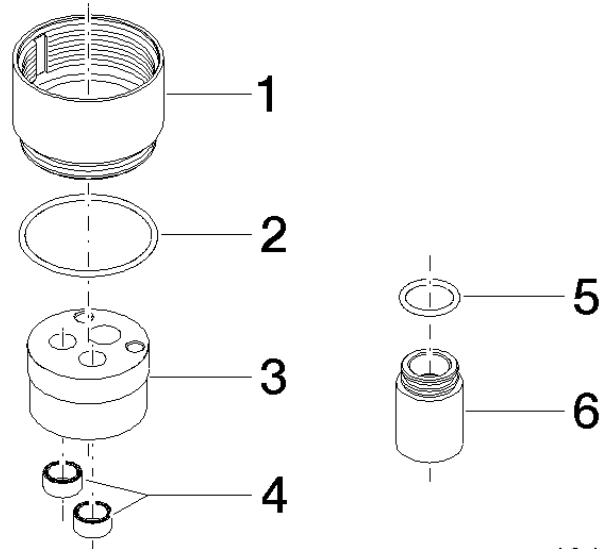

Extension 25 mm -

12 190 970 90

- up to 25 mm: 1 x 12 190 970 90
- 26 mm - 50 mm: 2 x 12 190 970 90

for concealed single-lever shower and bath mixer 36
02X SSS-FF

Extension 25 mm -

12 190 970 90

mm [inches]

Extension 25 mm -

12 190 970 90

12 190 970 90

Spare parts list

No.	Item Number	Name	Quantity used	Delivery time
1	09 17 01 191 90	sleeve	1	2
2	09 14 10 210 90	seal	1	2
3	09 30 11 186 90	disc	1	2
4	09 14 03 160 90	seal	2	2
5	09 14 10 047 90	seal	1	2
6	09 17 01 192 90	sleeve	1	2